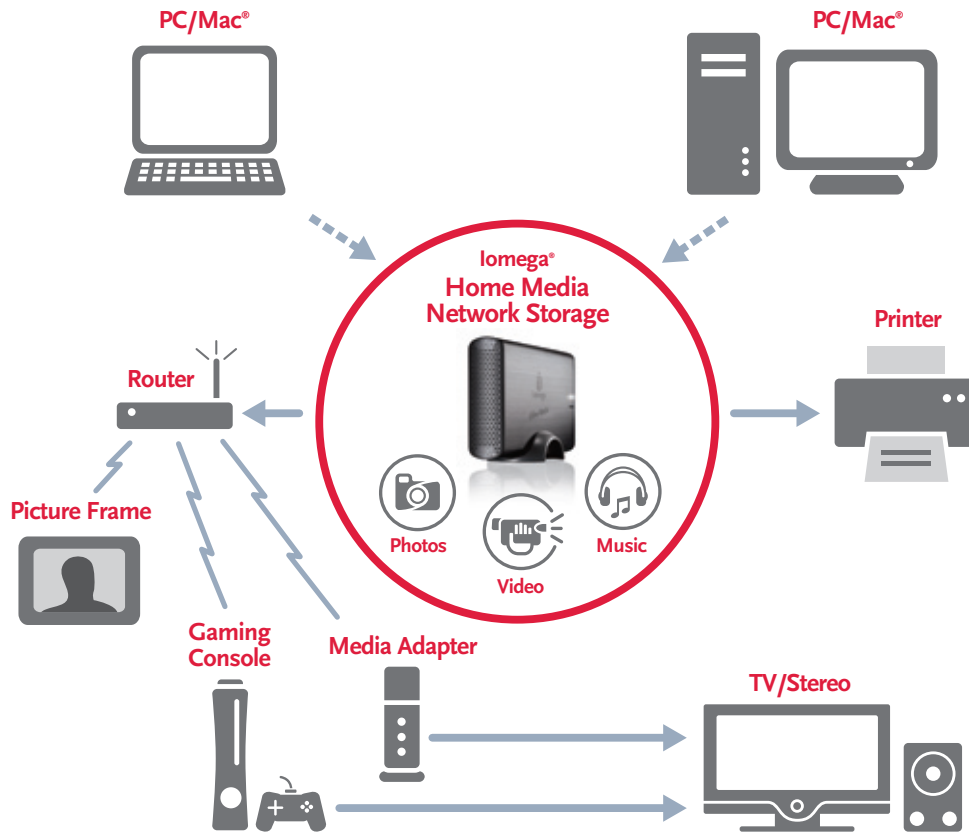

Save 4,000,000 photos, 18,500 hours of music, and 1,500 hours of video*

EASY AND RELIABLE DATA SHARING AND BACKUP

Easily share and access photos, videos and music between your home computers with the Iomega® Home Media Network Hard Drive, Gigabit Ethernet/USB 2.0. This device provides easy-to-use, powerful network storage for the home user, allowing you to save all your digital files to one central location and share them between computers on your network. Available in 500GB and 1TB.

TECHNICAL SPECIFICATIONS

NAME	SKU	INTERFACE	CAPACITY	KEY FEATURES	BOX CONTENTS
Home Media Network Hard Drive	34336 34337	10/100/1000 Ethernet Port, USB 2.0 port	500GB 1TB	Simple Interface EMC® Retrospect® and MozyHome™ Online Backup UPnP AV / DLNA compatible 370 Mhz processor 64MB memory Dimmable LEDs Energy Star power supply Capacity Gauge	Home Media Network Hard Drive Ethernet Cable Power Supply Quick Start Guide Solutions CD

ABOUT IOMEGA

Iomega Corporation, a wholly-owned subsidiary of EMC Corporation, headquartered in San Diego, is a worldwide leader in innovative storage and network security solutions for small businesses and consumers. Iomega has sold more than 400 million digital storage drives and disks since its inception in 1980.

EMC Corporation (NYSE: EMC), is the world's leading developer and provider of information infrastructure technology and solutions that enable organizations of all sizes to transform the way they compete and create value from their information. EMC is represented in over 50 countries around the world with the world's largest sales and service force focused on information infrastructure. Information about EMC's products and services can be found at www.EMC.com.

As one company, Iomega is now better poised to deliver award winning industry leading technology and solutions to protect, manage and share digital information. For more information visit www.iomega.com.

To obtain information about Iomega's current policies please visit Iomega at www.iomega.com. * 1TB Capacity: 1.1 min/MB-128Kbps MP3 audio; 4 photos/MB-highly compressed 3-megapixel JPG photos; 11MB/Min-DVD MPEG 2 (720 x 480)